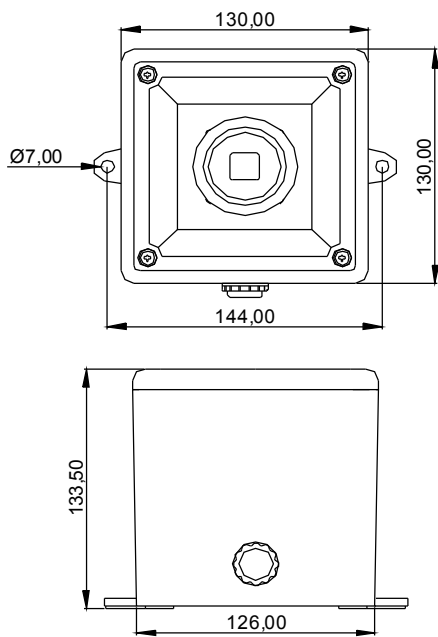

IS-A105N Intrinsically Safe Ex II 1G EEx ia IIC T4 49 tone Alarm Sounder

- Ex II 1G EEx ia IIC T4 (-40°C ≤ Ta ≤ +60°C)
- Output: 105dB(A) @ 1metre
- 49 alarm tone configurations (PFEER/UKOOA compliant)
- 3 stage alarm.
- Rated for Zone 0,1 & 2, Gas group IIC
- Auto synchronised sound output
- ABS flame retardent UL94V0 housing
- Colour: Red RAL3000, Grey RAL7038 or White RAL9010
- Voltage : 16-28vdc via Zener barrier or galvanic isolator
- End of line resistor certified
- Input overload and reverse current protection
- Sealed to IP66
- Low current draw

All dimensions are in millimetres.

- Operating temperature : -40 to +60°C
- Storage temperature : -40 to +70°C
- Relative humidity : 90% at 50°C
- Weight : 0.75kg
- Effective range at 1 kHz : 60m
- SIRA Certified
- Standard : EN50014: 1997+ A1 & A2
EN50020: 2002
EN50284: 1999
- ATEX Certificate number: SIRA04ATEX2301X
IECEX Certificate no.: IECEX SIR 04.0038X
FM approved
- Installation :
May be powered from any certified Zener barrier whose output parameters do not exceed :
Uo : 28VDC
Io : 93mA
Po : 660mW
or from any galvanic isolator specified by the system certificates.
- Terminals accept 0.5 to 2.5mm² cables.
- Current : 25mA typical when powered from 24v supply via 28v 3000hm Zener barrier.