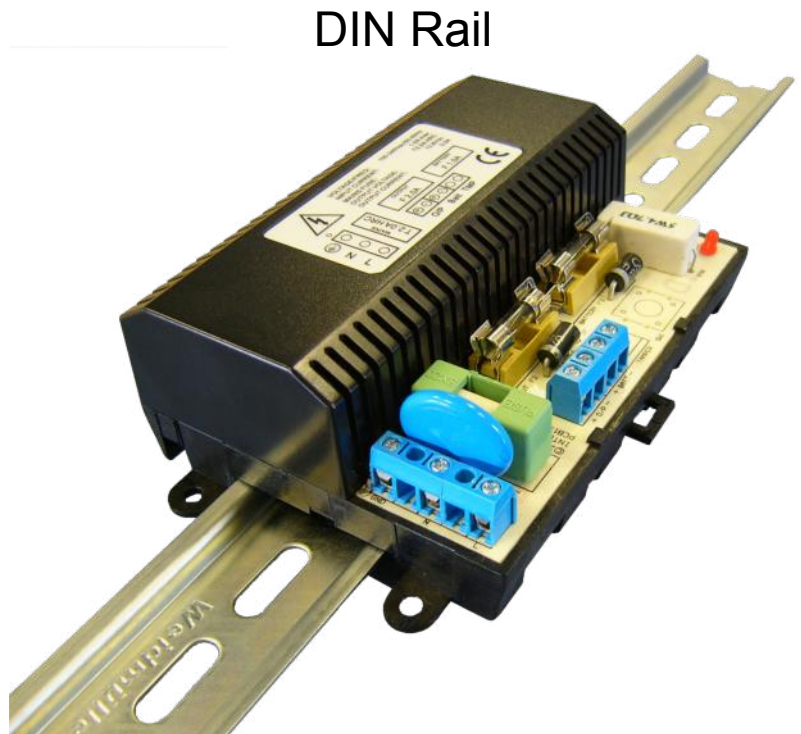

High Efficiency Switch Mode 12V

— 3 Year Warranty —

THINK
Outside the Box!

Lug Fixing

High efficiency cost effective range of un-boxed switch mode 12V dc power supply modules.

The G-N Series power supplies are of modular construction, featuring highly stable regulated output at full rated current to load and universal mains input.

Ideal for Access Control, CCTV, General Security and Electrical Installation applications.

- ★ Fully Regulated 13.8V dc Output
- ★ 1A, 2A and 3A Modules Available
- ★ Optional Standby Battery Charging
- ★ High Efficiency Switch Mode operation provides Lower Running Costs
- ★ Full Rated Current To Load
- ★ Electronic Short Circuit Protection
- ★ Status Indication
- ★ Replaceable Output and Battery Fuses
- ★ Universal 90 - 264V ac Mains Supply
- ★ High Voltage Areas/Components Shrouded for Safety

DIN Rail

Power Supply Units
You Can Rely On