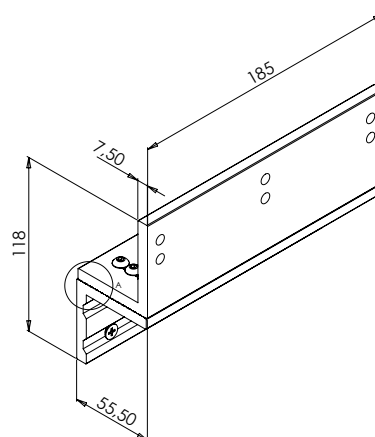

### ADJUSTABLE L BRACKET FOR EF550-2 RANGE

EBA

EF550L-2

Adjustable L bracket for EF550-2 range

 0,8 kg

Alloy 6061/T6

### ADJUSTABLE Z BRACKET FOR EF300 / EF550 RANGE

EBA

EF300/550Z

Adjustable Z bracket for EF300 / EF550 range

 0,9 kg

Alloy 6061/T6

**Caution :**  
TWO mounting accessories  
required for DOUBLE  
ELECTROMAGNETIC LOCKS