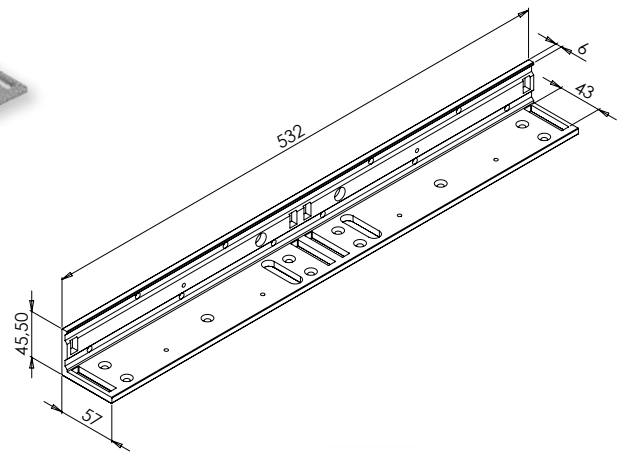

### ADJUSTABLE L BRACKET FOR EF550-2 RANGE

EBA

EF550L-2

Adjustable L bracket for EF550-2 range

 0,8 kg

Alloy 6061/T6

### ADJUSTABLE Z BRACKET FOR EF300 / EF550 RANGE

EBA

EF300/550Z

Adjustable Z bracket for EF300 / EF550 range

 0,9 kg

Alloy 6061/T6

**Caution :**  
TWO mounting accessories  
required for DOUBLE  
ELECTROMAGNETIC LOCKS