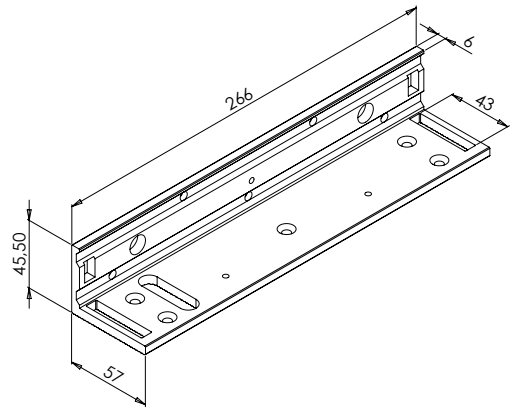

### ADJUSTABLE L BRACKET FOR EF550 RANGE

EBA

EF550L

Adjustable L bracket for EF550 range

 0,5 kg

Alloy 6061/T6

### ADJUSTABLE L BRACKET FOR EF550-2 RANGE

EBA

EF550L-2

Adjustable L bracket for EF550-2 range

 0,8 kg

Alloy 6061/T6

### ADJUSTABLE Z BRACKET FOR EF300 / EF550 RANGE

EBA

EF300/550Z

Adjustable Z bracket for EF300 / EF550 range

 0,9 kg

Alloy 6061/T6

**Caution :**  
TWO mounting accessories  
required for DOUBLE  
ELECTROMAGNETIC LOCKS